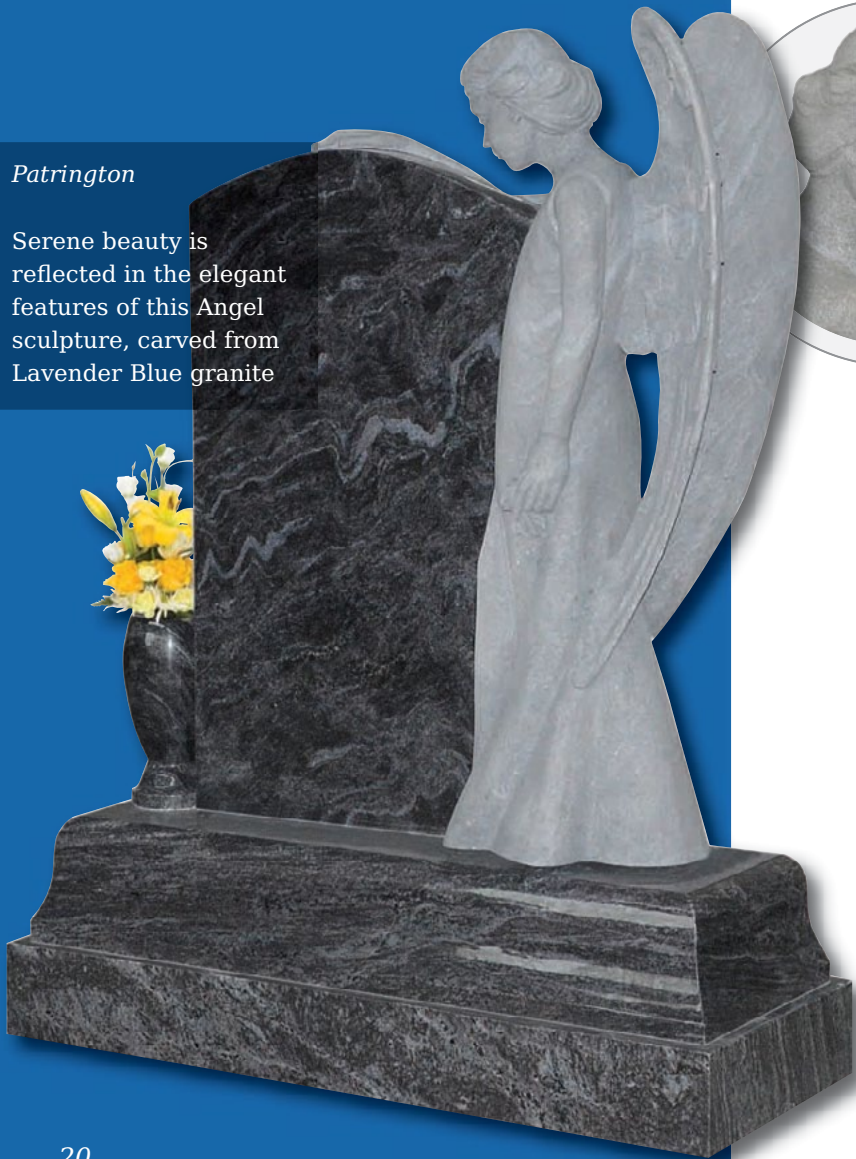

Lawn Memorials

Patrington

Serene beauty is reflected in the elegant features of this Angel sculpture, carved from Lavender Blue granite