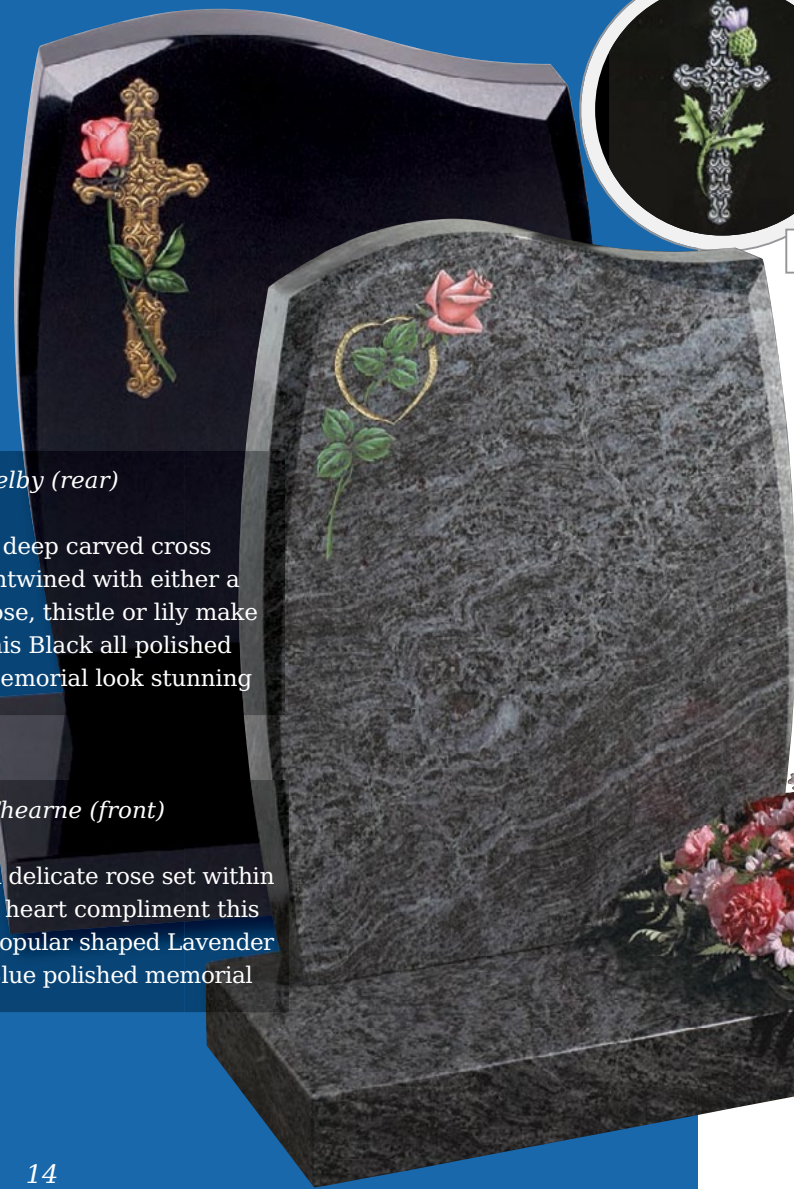

Lawn Memorials

Selby (rear)

A deep carved cross entwined with either a rose, thistle or lily make this Black all polished memorial look stunning

Thearne (front)

A delicate rose set within a heart compliment this popular shaped Lavender Blue polished memorial