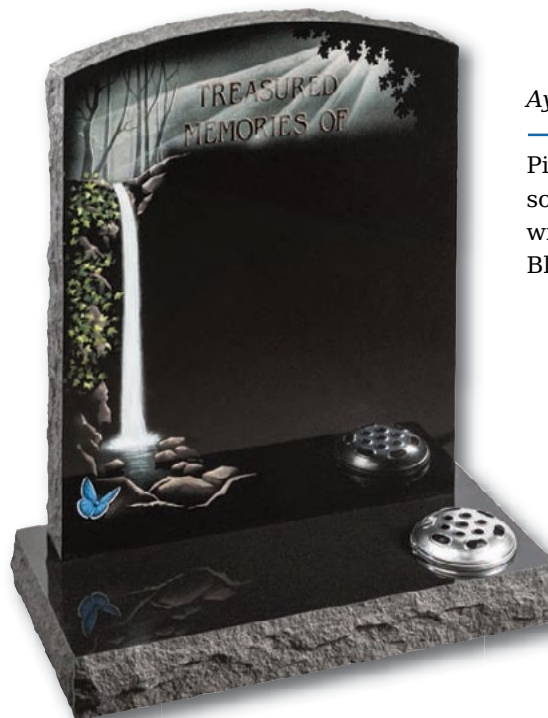

Pitched Edge Lawn Memorials

Etton

The timeless beauty of a Celtic cross sits proudly with a rustic pitched edge Lavender Blue granite monument

Aysgarth

Picturesque waterfall and forest scene, can be created with or without the heading. Shown in Black granite with Pitched Edges

Hatfield

Timeless and classic this polished oval is framed by four deep carved roses and rustic pitched edges. Shown in Black granite