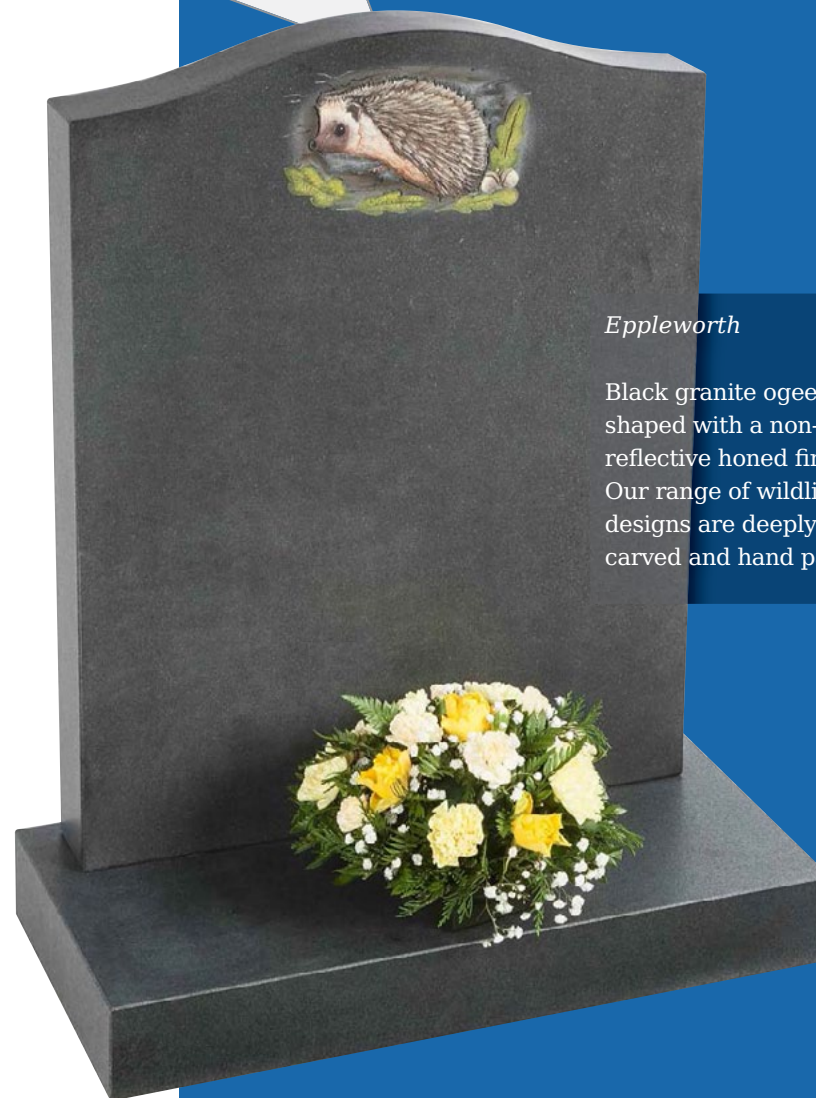

Eppleworth

Black granite ogee shaped with a non-reflective honed finish. Our range of wildlife designs are deeply carved and hand painted