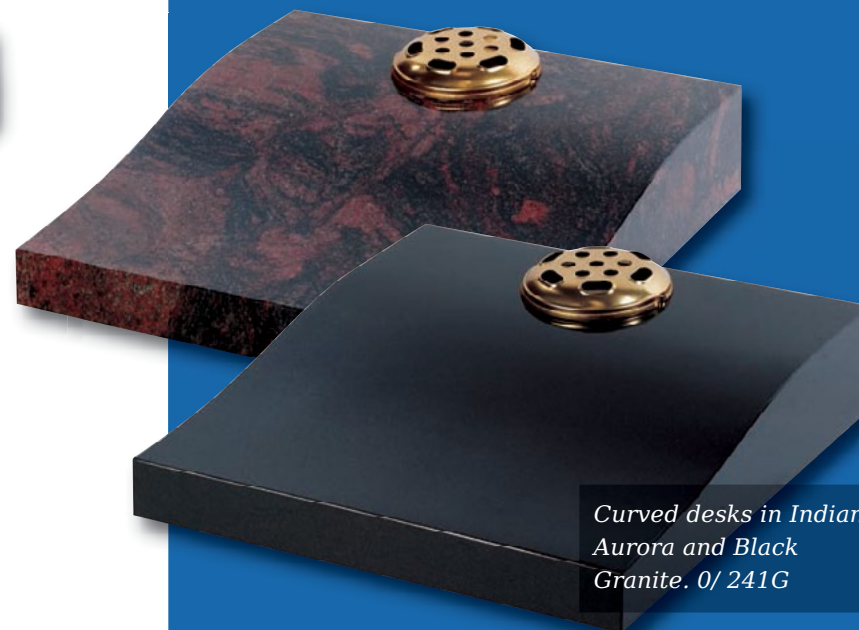

*Curved desks in Indian
Aurora and Black
Granite. 0/ 241G*