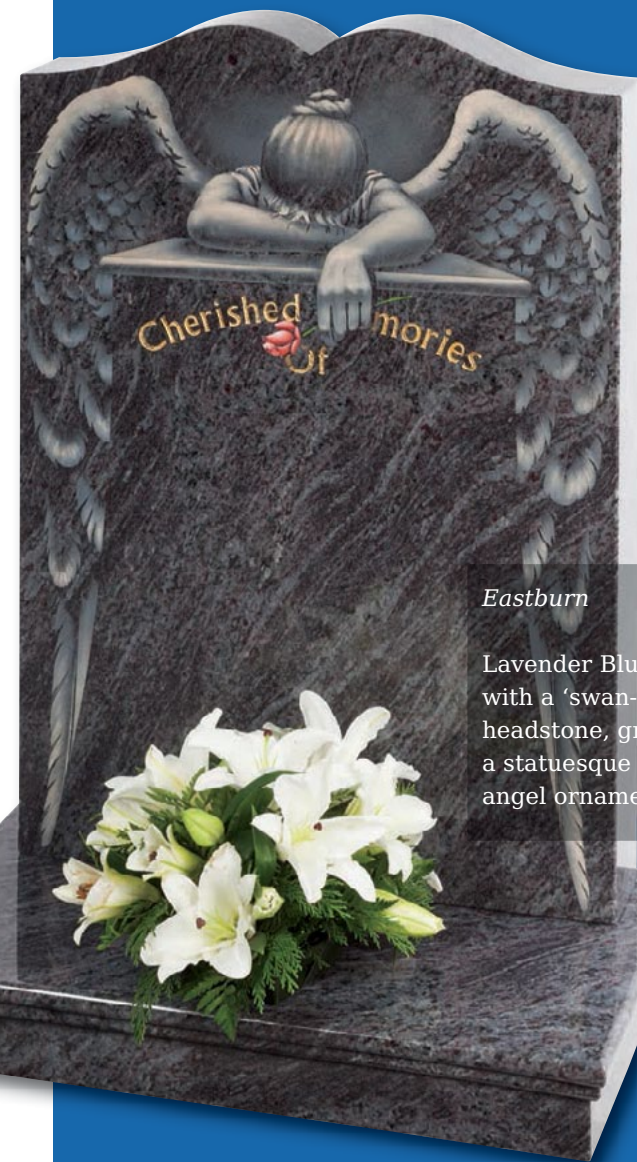

Eastburn

Lavender Blue granite with a 'swan-neck' top headstone, graced with a statuesque lamenting angel ornament