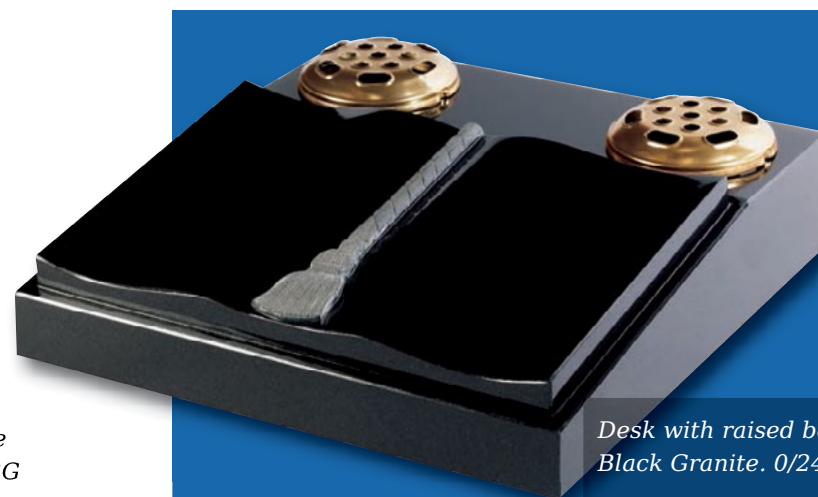

*Desk tablet in Ruby Red
granite. 0/231G*

Desks & Wedges

*Desk with pitched edge in
Blue Pearl granite. 0/244G*

*Blue Pearl granite wedge
with pitched edge. 0/243G*

*South African Dark Grey
polished wedge. 0/230G*