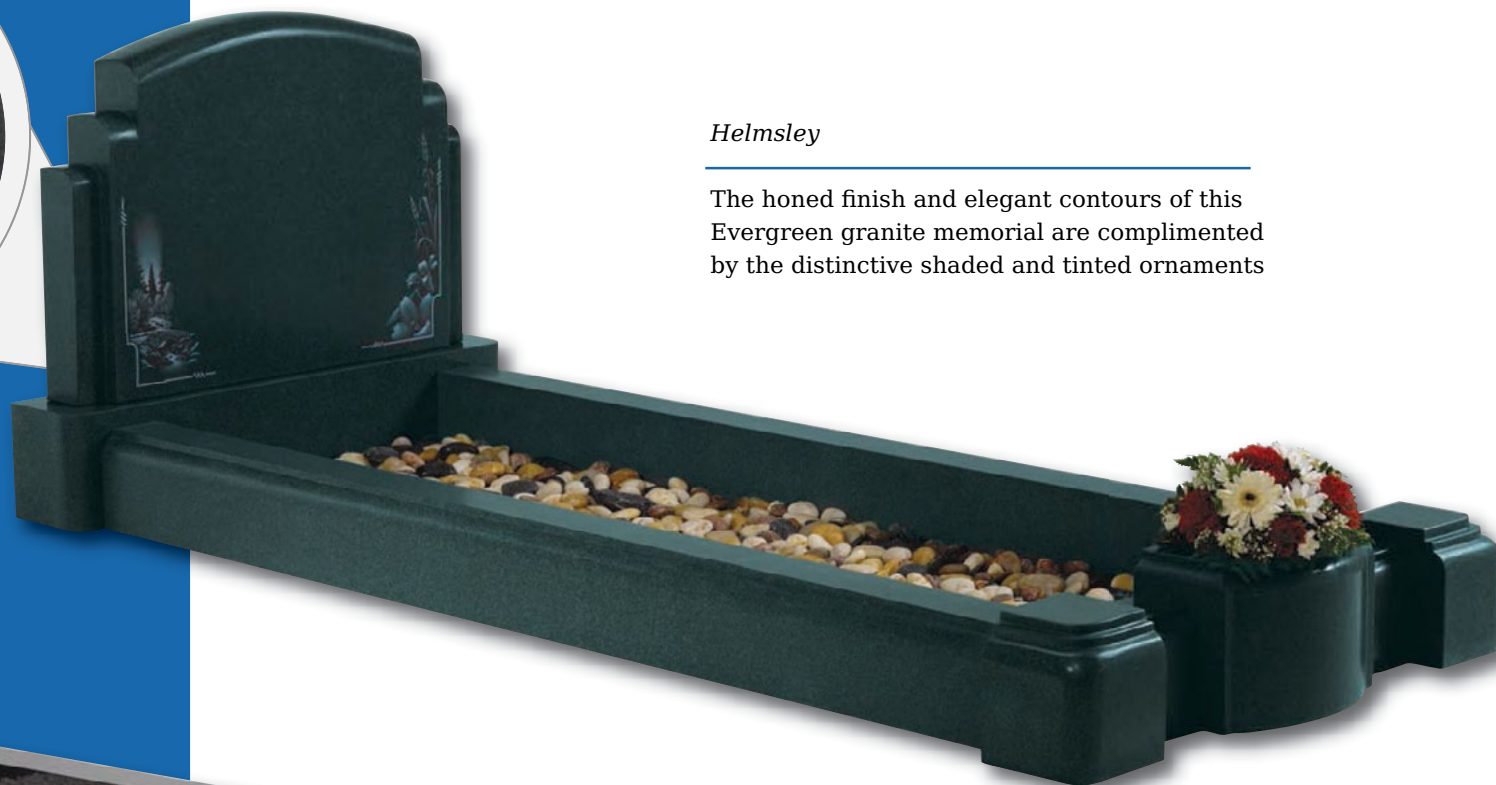

Helmsley

The honed finish and elegant contours of this Evergreen granite memorial are complimented by the distinctive shaded and tinted ornaments