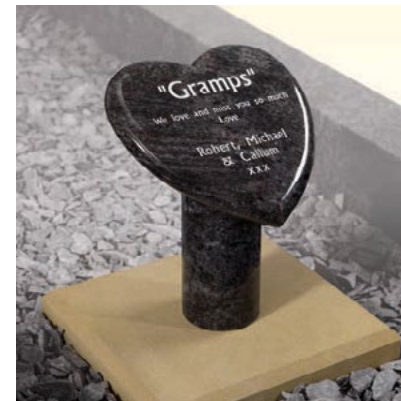

Heart

Rounded edges give a cushioned effect to this pedestal mounted Lavender Blue granite plaque