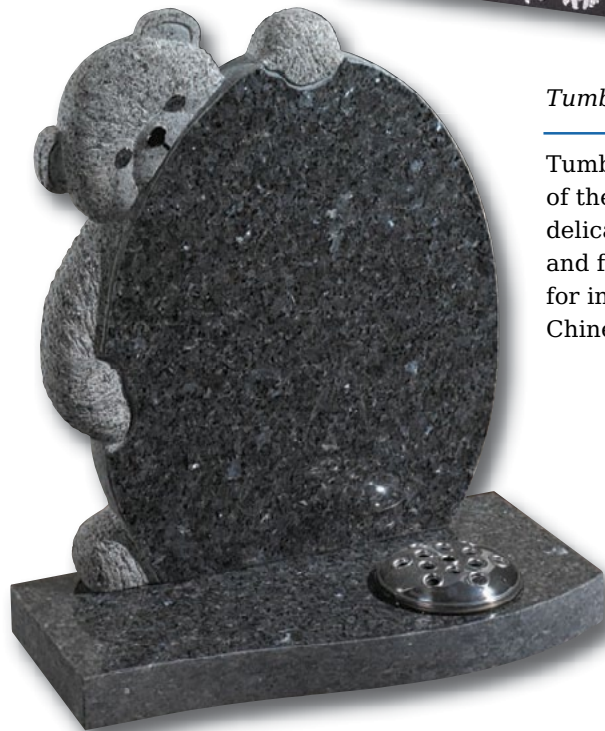

Make a Wish

Polished black granite

Children's Memorials

Tumbling Ted

Tumbling Ted decorates the front of the base leaving both the delicately carved teddy with heart and free standing book available for inscriptions. Black granite and Chinese Wine granite