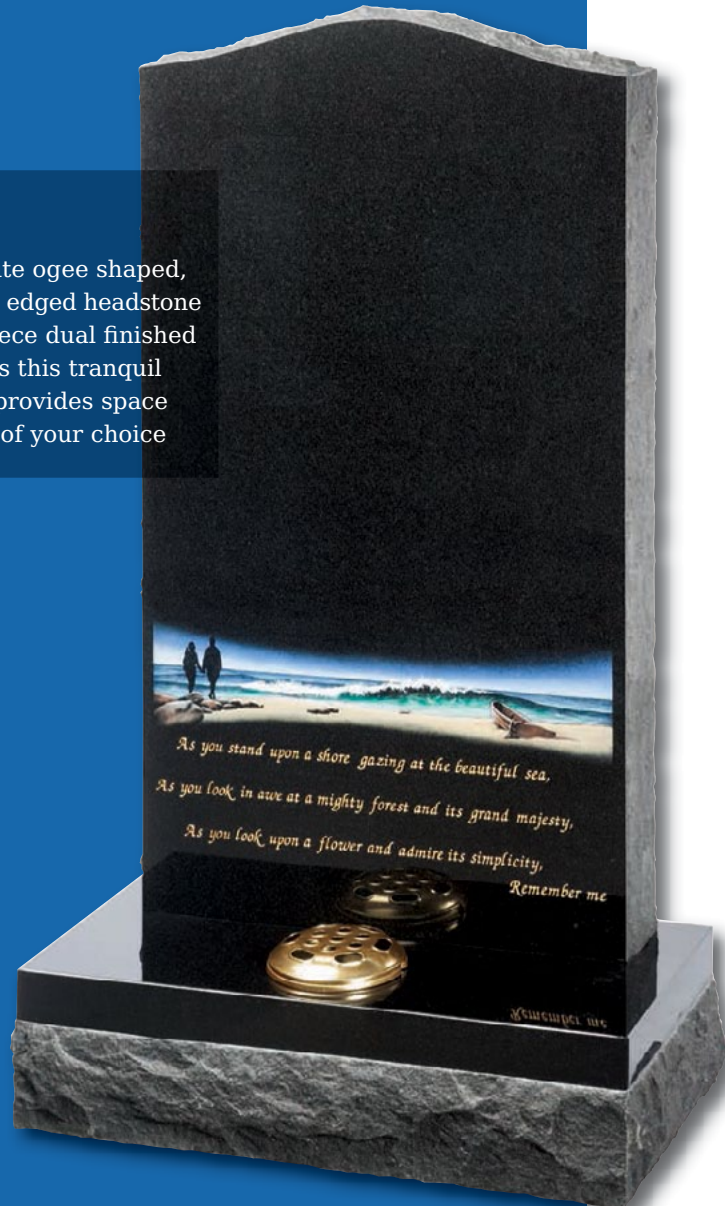

Tall Lawn Memorials

Kinghorn

Black granite ogee shaped, large rustic edged headstone on a one-piece dual finished base frames this tranquil scene and provides space for a verse of your choice