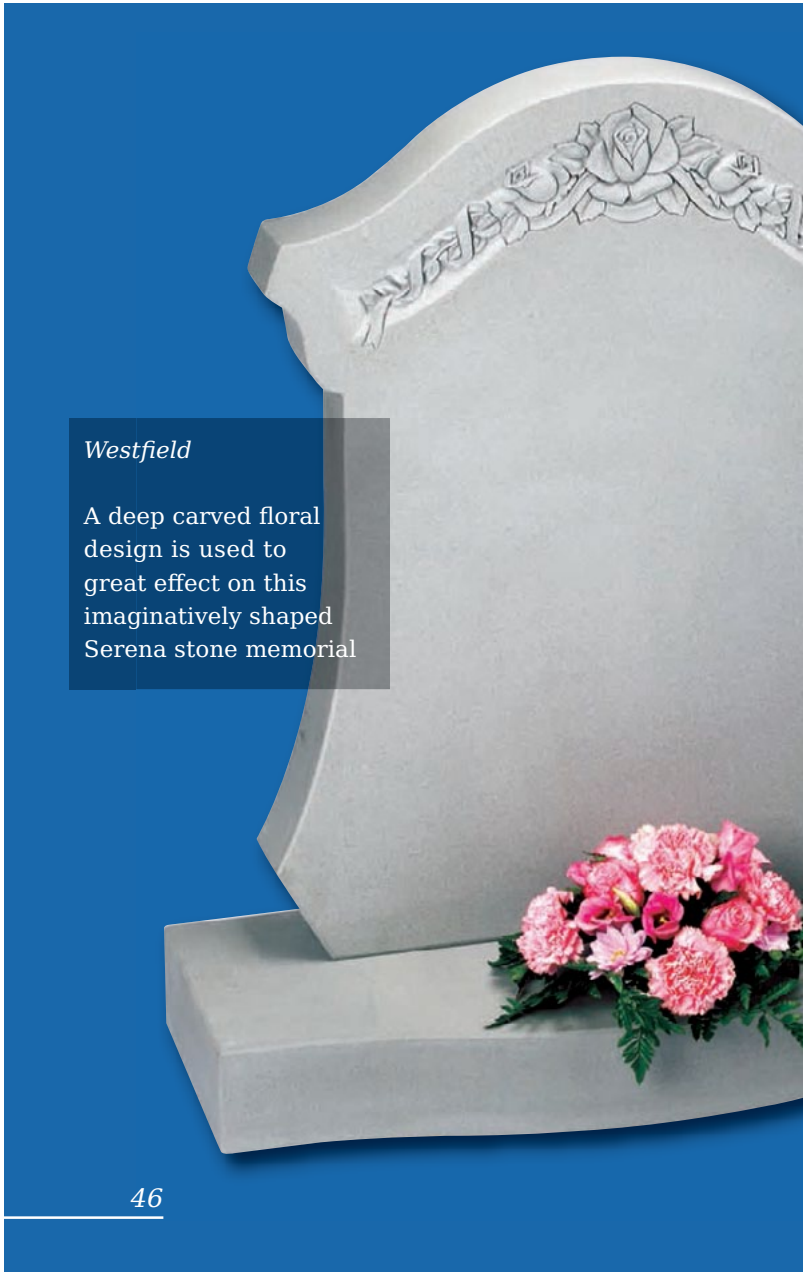

Large and small 'Pepper pot' Vases. The 6 faces create multiple inscription and ornamentation possibilities. Shown in South African Dark Grey granite and Black granite

Churchyard Memorials

Westfield

A deep carved floral design is used to great effect on this imaginatively shaped Serena stone memorial